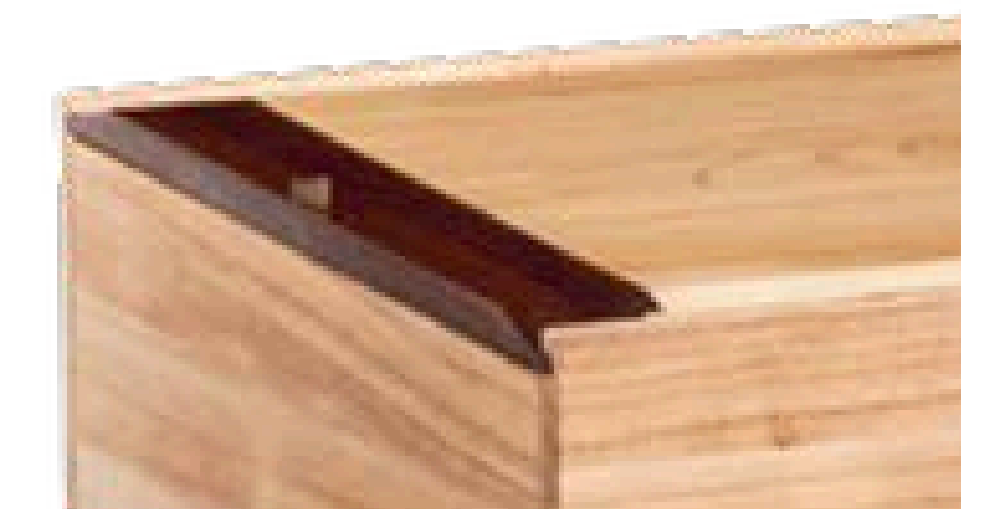

Moulding Detail