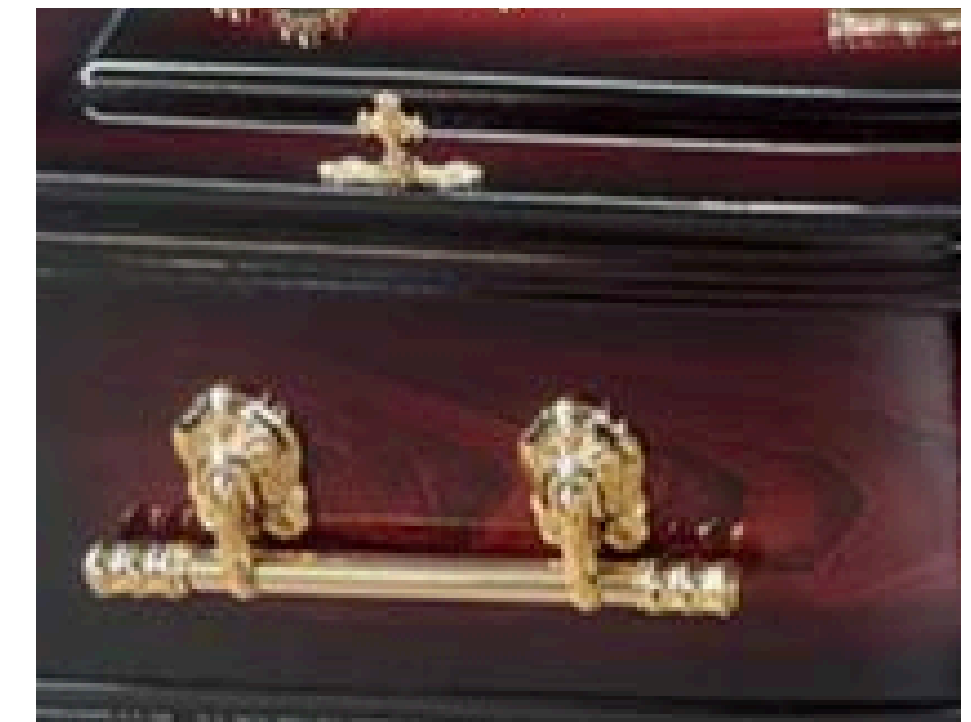

**Lid Type:** Single raised

**Lining:** Satin

Australian Made

Recommended for

Religious and non-religious escutcheons/keys available

CRYPT

BURIAL

CREMATION