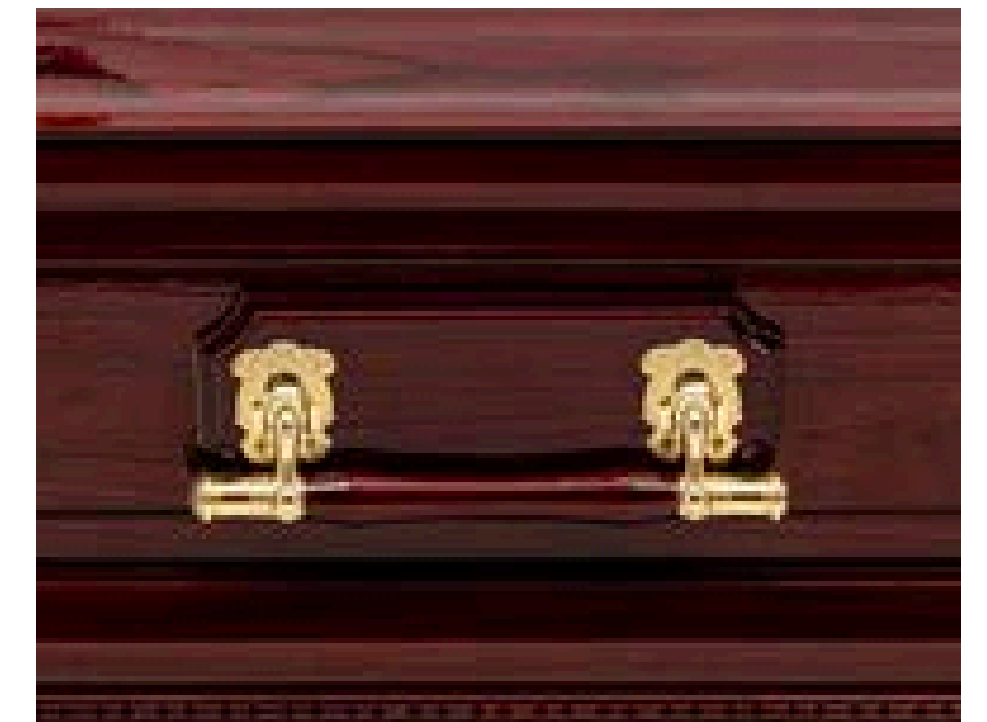

Grecian Urn Rosewood

SELECT COLLECTION

Australian Made

Shape: Casket

Construction: Cedar timber

Colour and finish: Rosewood gloss finish

Handles: Six solid timber swing bar handles

Lid Type: Hinged

Lining: Satin

Recommended for

CRYPT

BURIAL

CREMATION